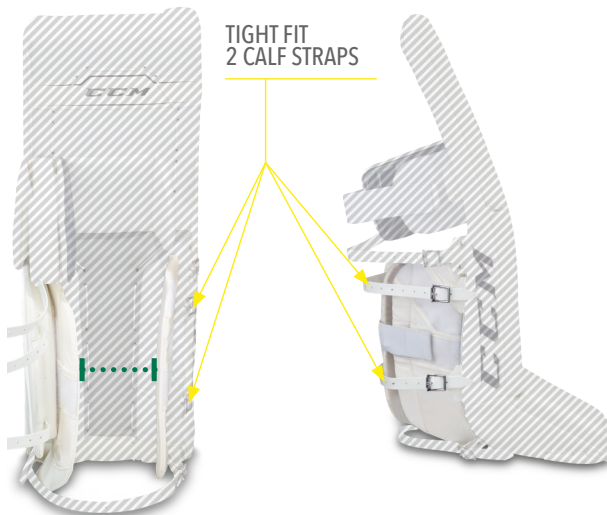

FLEX OPTIONS OPTIMIZE INTERNAL AND EXTERNAL FLEX POINTS THAT CAN PROVIDE MAXIMUM COVERAGE BASED ON THE WIDTH OF YOUR BUTTERFLY AND DESIRED FLEXIBILITY ABOVE THE KNEE.

PRE-CURVED
NO BREAK CORE
NO BREAK OUTER

PRE-CURVED
SINGLE BREAK CORE
NO BREAK OUTER

STOCK OPTION

PRE-CURVED
DOUBLE BREAK CORE
NO BREAK OUTER

PRE-CURVED
SINGLE BREAK CORE
SINGLE BREAK OUTER

STRAIGHT
SINGLE BREAK CORE
SINGLE BREAK OUTER

STRAIGHT
SINGLE BREAK CORE
NO BREAK OUTER

STRAIGHT
NO BREAK CORE
NO BREAK OUTER
(X-STIFF)

**INNER CHANNEL /
LEG CHANNEL OPTIONS**

LEG CHANNEL OPTIONS PROVIDE GOALIES WITH THE ABILITY TO CUSTOMIZE THEIR FIT. A TIGHT FIT IS DESIGNED TO PROVIDE A SECURE FEEL OF THE PAD CENTERED ON THE LEG. GOALIES WITH LESS FLEXIBILITY PREFER A LOOSE FIT AND OPEN LEG CHANNEL, WHICH PROVIDE MORE ROOM FOR THE KNEE AND CALF TO POSITION CLOSER TO THE INSIDE EDGE.

KNEE STRAP OPTIONS

THE BEST KNEE STRAP OPTION WILL ALLOW PROPER ROTATION OF THE KNEE IN THE KNEE CRADLE. THE SIZE OF KNEE PROTECTOR THAT THE GOALIE IS WEARING WILL DETERMINE WHETHER THE KNEE STRAP SHOULD BE AT THE KNEE OR BELOW THE KNEE FOR INCREASED RANGE OF MOTION.