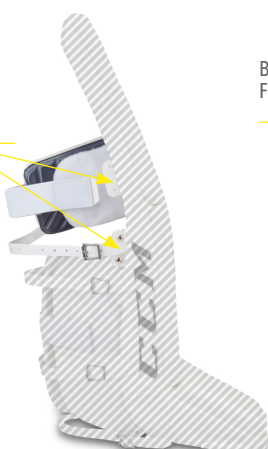

STRAIGHT
NO BREAK CORE
NO BREAK OUTER
(X-STIFF)

**INNER CHANNEL /
LEG CHANNEL OPTIONS**

LEG CHANNEL OPTIONS PROVIDE GOALIES WITH THE ABILITY TO CUSTOMIZE THEIR FIT. A TIGHT FIT IS DESIGNED TO PROVIDE A SECURE FEEL OF THE PAD CENTERED ON THE LEG. GOALIES WITH LESS FLEXIBILITY PREFER A LOOSE FIT AND OPEN LEG CHANNEL, WHICH PROVIDE MORE ROOM FOR THE KNEE AND CALF TO POSITION CLOSER TO THE INSIDE EDGE.

KNEE STRAP OPTIONS

THE BEST KNEE STRAP OPTION WILL ALLOW PROPER ROTATION OF THE KNEE IN THE KNEE CRADLE. THE SIZE OF KNEE PROTECTOR THAT THE GOALIE IS WEARING WILL DETERMINE WHETHER THE KNEE STRAP SHOULD BE AT THE KNEE OR BELOW THE KNEE FOR INCREASED RANGE OF MOTION.

NO STRAP
(2" ELASTIC ONLY)

STOCK OPTION

SINGLE ADJUSTABLE KNEE OR BELOW KNEE

BELOW KNEE FIXED SINGLE

KNEE FIXED SINGLE

BOOT STRAP OPTIONS

NO STRAP

STOCK OPTION