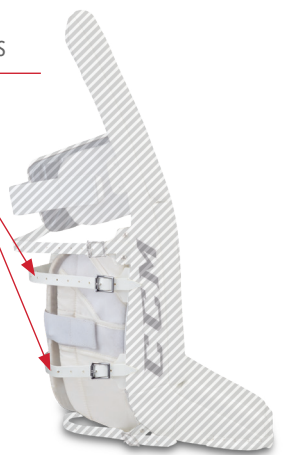

SOFT FOAM
NO OUTER KNEE WRAP

SOFT SUPER TIGHT FIT

RECESSED FOAM
NO WRAP

RECESSED FOAM
WITH KNEE CRADLE WRAP*

* AVAILABLE AS REMOVABLE

STOCK OPTION

**INNER CHANNEL /
LEG CHANNEL OPTIONS**

THE LEG CHANNEL IS A PERSONAL PREFERENCE BASED ON WHETHER THE GOALIE WANTS A LOOSE OR TIGHT FIT. A TIGHT FIT LEG CHANNEL WORKS BEST WITH A SHALLOW ULTRA SOFT EPE CORE. IF A LOOSE FIT LEG CHANNEL IS DESIRED IT IS BEST TO SELECT A SHALLOW SOFT EPE CORE.

**SUPER TIGHT FIT
QMSS**

QMSS

**SUPER TIGHT FIT
2 CALF STRAPS**

**TIGHT FIT
QMSS**

STOCK OPTION

QMSS

**TIGHT FIT
2 CALF STRAPS**

**LOOSE FIT
QMSS**

QMSS

**LOOSE FIT
2 CALF STRAPS**

KNEE STRAP OPTIONS

THE BEST LEG STRAP OPTION MATCHES THE FLEXIBILITY OF THE GOAL PAD FROM THE KNEE UP. A DOUBLE BREAK CORE WORKS WELL WITH STRAPS ABOVE THE KNEE. A STIFFER SINGLE BREAK CORE WORKS WELL WITH LEG STRAPS AT OR BELOW THE KNEE.

NO STRAP
(2" ELASTIC ONLY)

STOCK OPTION

SINGLE
ADJUSTABLE
KNEE OR
BELOW KNEE

BELOW KNEE
FIXED SINGLE

KNEE FIXED
SINGLE

FACE FOAM OPTIONS (REBOUND)

CONTROL
REBOUND

DAMPENS REBOUNDS IN TIGHT, DIRECTS REBOUND OUT ON HARDER SHOTS