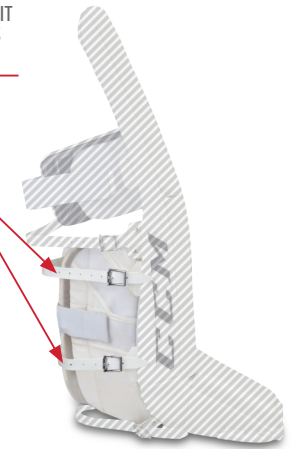

STOCK OPTION

PRE-CURVED
SINGLE BREAK CORE
SINGLE BREAK OUTER

PRE-CURVED
DOUBLE BREAK CORE
NO BREAK OUTER

PRE-CURVED
DOUBLE BREAK CORE
DOUBLE BREAK OUTER

KNEE CRADLE OPTIONS

KNEE CRADLE OPTIONS ARE BASED ON THE TYPE OF KNEE PROTECTOR YOU WEAR AND HOW MUCH ROOM IS NEEDED TO TRANSITION FROM THE CENTER OF THE GOAL PAD INTO THE KNEE RAISER TO CREATE A SOLID SEAL TO THE ICE.

SOFT FOAM
NO OUTER KNEE WRAP

SOFT SUPER TIGHT FIT

RECESSED FOAM
NO WRAP

RECESSED FOAM
WITH KNEE CRADLE WRAP*

* AVAILABLE AS REMOVABLE

STOCK OPTION

**INNER CHANNEL /
LEG CHANNEL OPTIONS**

THE LEG CHANNEL IS A PERSONAL PREFERENCE BASED ON WHETHER THE GOALIE WANTS A LOOSE OR TIGHT FIT. A TIGHT FIT LEG CHANNEL WORKS BEST WITH A SHALLOW ULTRA SOFT EPE CORE. IF A LOOSE FIT LEG CHANNEL IS DESIRED IT IS BEST TO SELECT A SHALLOW SOFT EPE CORE.

**SUPER TIGHT FIT
QMSS**

QMSS

**SUPER TIGHT FIT
2 CALF STRAPS**

**TIGHT FIT
QMSS**

STOCK OPTION

QMSS

**TIGHT FIT
2 CALF STRAPS**

**LOOSE FIT
QMSS**

QMSS

**LOOSE FIT
2 CALF STRAPS**

KNEE STRAP OPTIONS

THE BEST LEG STRAP OPTION MATCHES THE FLEXIBILITY OF THE GOAL PAD FROM THE KNEE UP. A DOUBLE BREAK CORE WORKS WELL WITH STRAPS ABOVE THE KNEE. A STIFFER SINGLE BREAK CORE WORKS WELL WITH LEG STRAPS AT OR BELOW THE KNEE.