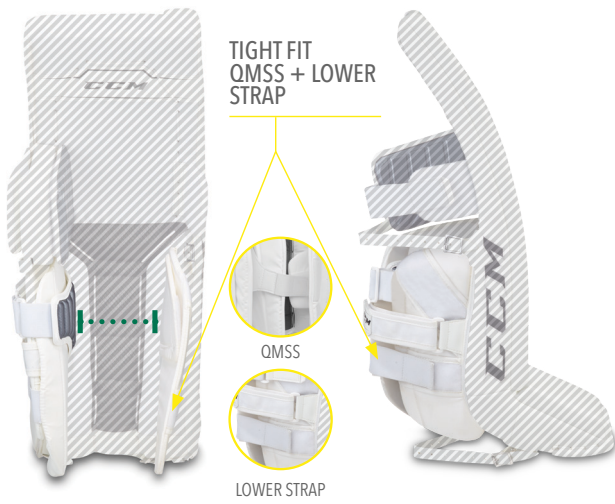

FLEX OPTIONS OPTIMIZE INTERNAL AND EXTERNAL FLEX POINTS THAT CAN PROVIDE MAXIMUM COVERAGE BASED ON THE WIDTH OF YOUR BUTTERFLY AND DESIRED FLEXIBILITY ABOVE THE KNEE.

PRE-CURVED
NO BREAK CORE
NO BREAK OUTER

PRE-CURVED
SINGLE BREAK CORE
NO BREAK OUTER

STOCK OPTION

PRE-CURVED
DOUBLE BREAK CORE
NO BREAK OUTER

PRE-CURVED
SINGLE BREAK CORE
SINGLE BREAK OUTER

STRAIGHT
SINGLE BREAK CORE
SINGLE BREAK OUTER

STRAIGHT
SINGLE BREAK CORE
NO BREAK OUTER

STRAIGHT
NO BREAK CORE
NO BREAK OUTER
(X-STIFF)

**INNER CHANNEL /
LEG CHANNEL OPTIONS**

LEG CHANNEL OPTIONS PROVIDE GOALIES WITH THE ABILITY TO CUSTOMIZE THEIR FIT. A TIGHT FIT IS DESIGNED TO PROVIDE A SECURE FEEL OF THE PAD CENTERED ON THE LEG. GOALIES WITH LESS FLEXIBILITY PREFER A LOOSE FIT AND OPEN LEG CHANNEL, WHICH PROVIDE MORE ROOM FOR THE KNEE AND CALF TO POSITION CLOSER TO THE INSIDE EDGE.

KNEE STRAP OPTIONS

THE BEST KNEE STRAP OPTION WILL ALLOW PROPER ROTATION OF THE KNEE IN THE KNEE CRADLE. THE SIZE OF KNEE PROTECTOR THAT THE GOALIE IS WEARING WILL DETERMINE WHETHER THE KNEE STRAP SHOULD BE AT THE KNEE OR BELOW THE KNEE FOR INCREASED RANGE OF MOTION.