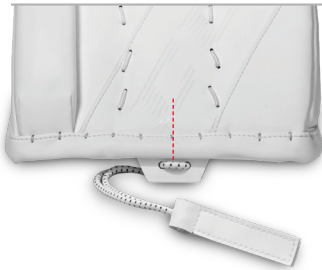

TOE ARRANGEMENT OPTIONS

PU TOE BRIDGE WITH BUNGEE LACE

STOCK OPTION