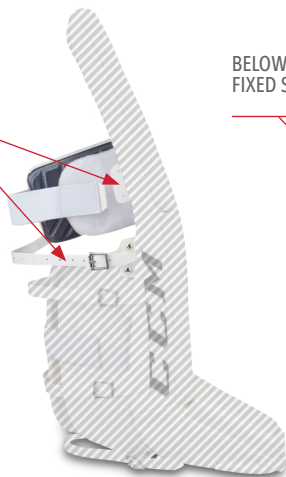

SOFT FOAM
NO OUTER KNEE WRAP

SOFT SUPER TIGHT FIT

RECESSED FOAM
NO WRAP

RECESSED FOAM
WITH KNEE CRADLE WRAP*

* AVAILABLE AS REMOVABLE

STOCK OPTION

**INNER CHANNEL /
LEG CHANNEL OPTIONS**

THE LEG CHANNEL IS A PERSONAL PREFERENCE BASED ON WHETHER THE GOALIE WANTS A LOOSE OR TIGHT FIT. A TIGHT FIT LEG CHANNEL WORKS BEST WITH A SHALLOW ULTRA SOFT EPE CORE. IF A LOOSE FIT LEG CHANNEL IS DESIRED IT IS BEST TO SELECT A SHALLOW SOFT EPE CORE.

QMSS

**LOOSE FIT
2 CALF STRAPS**

KNEE STRAP OPTIONS

THE BEST LEG STRAP OPTION MATCHES THE FLEXIBILITY OF THE GOAL PAD FROM THE KNEE UP. A DOUBLE BREAK CORE WORKS WELL WITH STRAPS ABOVE THE KNEE. A STIFFER SINGLE BREAK CORE WORKS WELL WITH LEG STRAPS AT OR BELOW THE KNEE.

NO STRAP
(2" ELASTIC ONLY)

STOCK OPTION

SINGLE
ADJUSTABLE
KNEE OR
BELOW KNEE

BELOW KNEE
FIXED SINGLE

KNEE FIXED
SINGLE

FACE FOAM OPTIONS (REBOUND)

CONTROL
REBOUND

DAMPENS REBOUNDS IN TIGHT, DIRECTS REBOUND OUT ON HARDER SHOTS

MAX REBOUND

MAXIMIZED REBOUNDS OFF OF EVERY SHOT

BOOT STRAP OPTIONS

NO STRAP

STOCK OPTION

BEHIND HEEL

UNDER HEEL

CENTER LEG OPTIONS