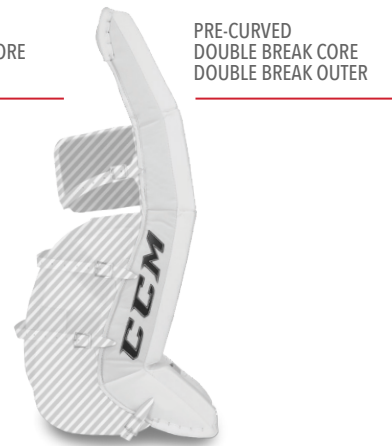

SINGLE BREAK CORE

THE SINGLE BREAK CORE IS DESIGNED TO BE A SOFTER PAD WITH ONE INTERNAL BREAK BELOW THE KNEE FOR FLEXIBILITY AND MOBILITY.

STOCK OPTION

DOUBLE BREAK CORE

THE DOUBLE BREAK CORE IS DESIGNED WITH 2 INTERNAL BREAKS ABOVE AND BELOW THE KNEE TO FACILITATE 5 HOLE CLOSURE.

FLEX OPTIONS

FLEX OPTIONS OPTIMIZE INTERNAL AND EXTERNAL FLEX POINTS THAT CAN PROVIDE MAXIMUM COVERAGE BASED ON THE WIDTH OF YOUR BUTTERFLY AND DESIRED FLEXIBILITY ABOVE THE KNEE.

PRE-CURVED
SINGLE BREAK CORE
NO BREAK OUTER

STOCK OPTION

PRE-CURVED
SINGLE BREAK CORE
SINGLE BREAK OUTER

PRE-CURVED
DOUBLE BREAK CORE
NO BREAK OUTER

PRE-CURVED
DOUBLE BREAK CORE
DOUBLE BREAK OUTER

KNEE CRADLE OPTIONS

KNEE CRADLE OPTIONS ARE BASED ON THE TYPE OF KNEE PROTECTOR YOU WEAR AND HOW MUCH ROOM IS NEEDED TO TRANSITION FROM THE CENTER OF THE GOAL PAD INTO THE KNEE RAISER TO CREATE A SOLID SEAL TO THE ICE.

SOFT FOAM
NO OUTER KNEE WRAP

SOFT SUPER TIGHT FIT

RECESSED FOAM
NO WRAP

RECESSED FOAM
WITH KNEE CRADLE WRAP*

* AVAILABLE AS REMOVABLE

STOCK OPTION

**INNER CHANNEL /
LEG CHANNEL OPTIONS**

THE LEG CHANNEL IS A PERSONAL PREFERENCE BASED ON WHETHER THE GOALIE WANTS A LOOSE OR TIGHT FIT. A TIGHT FIT LEG CHANNEL WORKS BEST WITH A SHALLOW ULTRA SOFT EPE CORE. IF A LOOSE FIT LEG CHANNEL IS DESIRED IT IS BEST TO SELECT A SHALLOW SOFT EPE CORE.