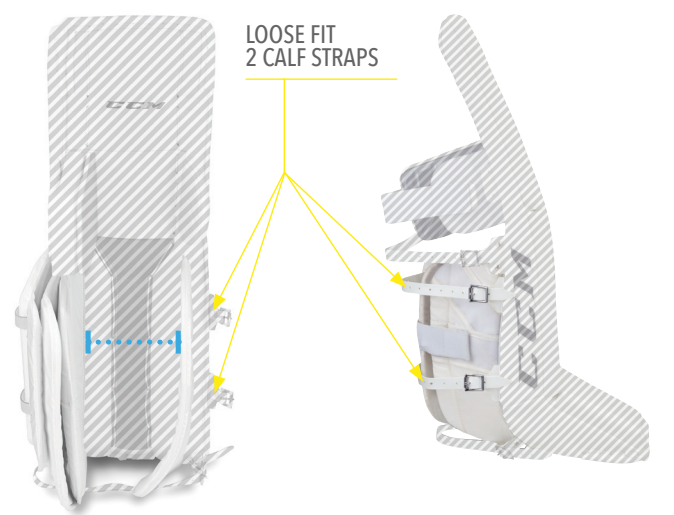

FLEX OPTIONS OPTIMIZE INTERNAL AND EXTERNAL FLEX POINTS THAT CAN PROVIDE MAXIMUM COVERAGE BASED ON THE WIDTH OF YOUR BUTTERFLY AND DESIRED FLEXIBILITY ABOVE THE KNEE.

PRE-CURVED
NO BREAK CORE
NO BREAK OUTER

PRE-CURVED
SINGLE BREAK CORE
NO BREAK OUTER

STOCK OPTION

PRE-CURVED
DOUBLE BREAK CORE
NO BREAK OUTER

PRE-CURVED
SINGLE BREAK CORE
SINGLE BREAK OUTER

STRAIGHT
SINGLE BREAK CORE
SINGLE BREAK OUTER

STRAIGHT
SINGLE BREAK CORE
NO BREAK OUTER

STRAIGHT
NO BREAK CORE
NO BREAK OUTER
(X-STIFF)

**INNER CHANNEL /
LEG CHANNEL OPTIONS**

LEG CHANNEL OPTIONS PROVIDE GOALIES WITH THE ABILITY TO CUSTOMIZE THEIR FIT. A TIGHT FIT IS DESIGNED TO PROVIDE A SECURE FEEL OF THE PAD CENTERED ON THE LEG. GOALIES WITH LESS FLEXIBILITY PREFER A LOOSE FIT AND OPEN LEG CHANNEL, WHICH PROVIDE MORE ROOM FOR THE KNEE AND CALF TO POSITION CLOSER TO THE INSIDE EDGE.

KNEE STRAP OPTIONS

THE BEST KNEE STRAP OPTION WILL ALLOW PROPER ROTATION OF THE KNEE IN THE KNEE CRADLE. THE SIZE OF KNEE PROTECTOR THAT THE GOALIE IS WEARING WILL DETERMINE WHETHER THE KNEE STRAP SHOULD BE AT THE KNEE OR BELOW THE KNEE FOR INCREASED RANGE OF MOTION.