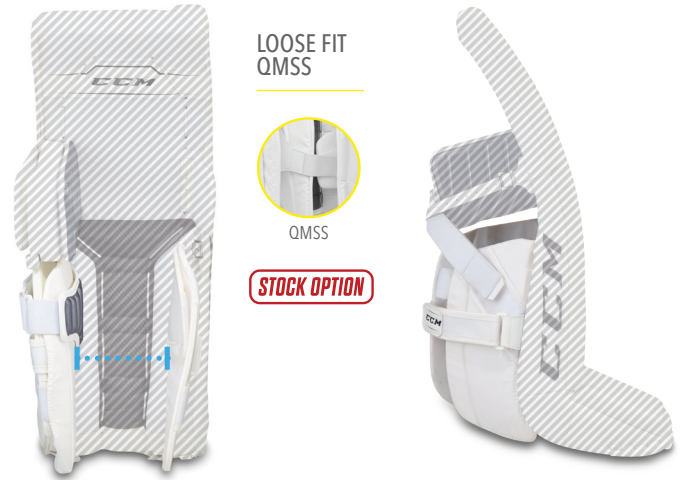

FLEX OPTIONS OPTIMIZE INTERNAL AND EXTERNAL FLEX POINTS THAT CAN PROVIDE MAXIMUM COVERAGE BASED ON THE WIDTH OF YOUR BUTTERFLY AND DESIRED FLEXIBILITY ABOVE THE KNEE.

PRE-CURVED
NO BREAK CORE
NO BREAK OUTER

PRE-CURVED
SINGLE BREAK CORE
NO BREAK OUTER

STOCK OPTION

PRE-CURVED
DOUBLE BREAK CORE
NO BREAK OUTER

PRE-CURVED
SINGLE BREAK CORE
SINGLE BREAK OUTER

STRAIGHT
SINGLE BREAK CORE
SINGLE BREAK OUTER

STRAIGHT
SINGLE BREAK CORE
NO BREAK OUTER

STRAIGHT
NO BREAK CORE
NO BREAK OUTER
(X-STIFF)

**INNER CHANNEL /
LEG CHANNEL OPTIONS**

LEG CHANNEL OPTIONS PROVIDE GOALIES WITH THE ABILITY TO CUSTOMIZE THEIR FIT. A TIGHT FIT IS DESIGNED TO PROVIDE A SECURE FEEL OF THE PAD CENTERED ON THE LEG. GOALIES WITH LESS FLEXIBILITY PREFER A LOOSE FIT AND OPEN LEG CHANNEL, WHICH PROVIDE MORE ROOM FOR THE KNEE AND CALF TO POSITION CLOSER TO THE INSIDE EDGE.

KNEE STRAP OPTIONS

THE BEST KNEE STRAP OPTION WILL ALLOW PROPER ROTATION OF THE KNEE IN THE KNEE CRADLE. THE SIZE OF KNEE PROTECTOR THAT THE GOALIE IS WEARING WILL DETERMINE WHETHER THE KNEE STRAP SHOULD BE AT THE KNEE OR BELOW THE KNEE FOR INCREASED RANGE OF MOTION.