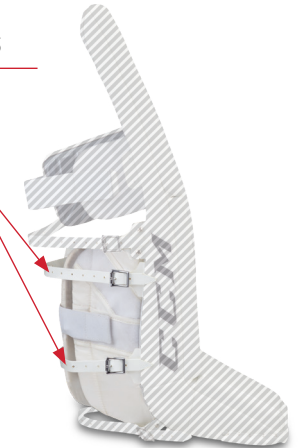

SOFT FOAM
NO OUTER KNEE WRAP

SOFT SUPER TIGHT FIT

RECESSED FOAM
NO WRAP

RECESSED FOAM
WITH KNEE CRADLE WRAP*

* AVAILABLE AS REMOVABLE

STOCK OPTION

**INNER CHANNEL /
LEG CHANNEL OPTIONS**

THE LEG CHANNEL IS A PERSONAL PREFERENCE BASED ON WHETHER THE GOALIE WANTS A LOOSE OR TIGHT FIT. A TIGHT FIT LEG CHANNEL WORKS BEST WITH A SHALLOW ULTRA SOFT EPE CORE. IF A LOOSE FIT LEG CHANNEL IS DESIRED IT IS BEST TO SELECT A SHALLOW SOFT EPE CORE.

**SUPER TIGHT FIT
QMSS**

QMSS

**SUPER TIGHT FIT
2 CALF STRAPS**

**TIGHT FIT
QMSS**

STOCK OPTION

QMSS

**TIGHT FIT
2 CALF STRAPS**

**LOOSE FIT
QMSS**

QMSS

**LOOSE FIT
2 CALF STRAPS**

KNEE STRAP OPTIONS

THE BEST LEG STRAP OPTION MATCHES THE FLEXIBILITY OF THE GOAL PAD FROM THE KNEE UP. A DOUBLE BREAK CORE WORKS WELL WITH STRAPS ABOVE THE KNEE. A STIFFER SINGLE BREAK CORE WORKS WELL WITH LEG STRAPS AT OR BELOW THE KNEE.

NO STRAP
(2" ELASTIC ONLY)

STOCK OPTION

SINGLE
ADJUSTABLE
KNEE OR
BELOW KNEE

BELOW KNEE
FIXED SINGLE

KNEE FIXED
SINGLE

FACE FOAM OPTIONS (REBOUND)

CONTROL
REBOUND

DAMPENS REBOUNDS IN TIGHT, DIRECTS REBOUND OUT ON HARDER SHOTS