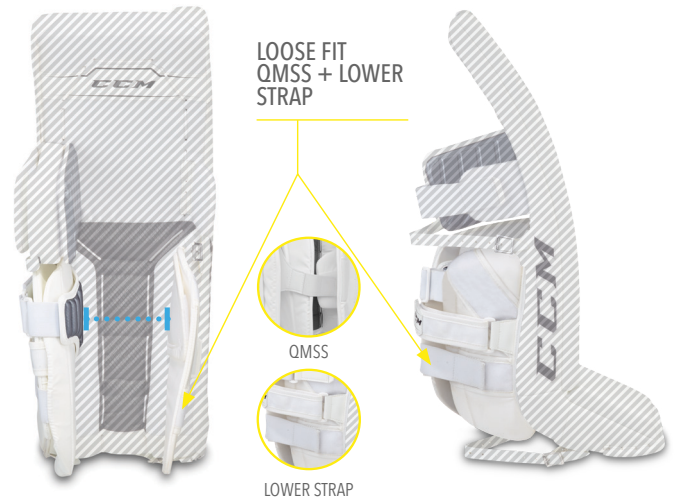

FLEX OPTIONS OPTIMIZE INTERNAL AND EXTERNAL FLEX POINTS THAT CAN PROVIDE MAXIMUM COVERAGE BASED ON THE WIDTH OF YOUR BUTTERFLY AND DESIRED FLEXIBILITY ABOVE THE KNEE.

PRE-CURVED
NO BREAK CORE
NO BREAK OUTER

PRE-CURVED
SINGLE BREAK CORE
NO BREAK OUTER

STOCK OPTION

PRE-CURVED
DOUBLE BREAK CORE
NO BREAK OUTER

PRE-CURVED
SINGLE BREAK CORE
SINGLE BREAK OUTER

STRAIGHT
SINGLE BREAK CORE
SINGLE BREAK OUTER

STRAIGHT
SINGLE BREAK CORE
NO BREAK OUTER

STRAIGHT
NO BREAK CORE
NO BREAK OUTER
(X-STIFF)

**INNER CHANNEL /
LEG CHANNEL OPTIONS**

LEG CHANNEL OPTIONS PROVIDE GOALIES WITH THE ABILITY TO CUSTOMIZE THEIR FIT. A TIGHT FIT IS DESIGNED TO PROVIDE A SECURE FEEL OF THE PAD CENTERED ON THE LEG. GOALIES WITH LESS FLEXIBILITY PREFER A LOOSE FIT AND OPEN LEG CHANNEL, WHICH PROVIDE MORE ROOM FOR THE KNEE AND CALF TO POSITION CLOSER TO THE INSIDE EDGE.

KNEE STRAP OPTIONS

THE BEST KNEE STRAP OPTION WILL ALLOW PROPER ROTATION OF THE KNEE IN THE KNEE CRADLE. THE SIZE OF KNEE PROTECTOR THAT THE GOALIE IS WEARING WILL DETERMINE WHETHER THE KNEE STRAP SHOULD BE AT THE KNEE OR BELOW THE KNEE FOR INCREASED RANGE OF MOTION.